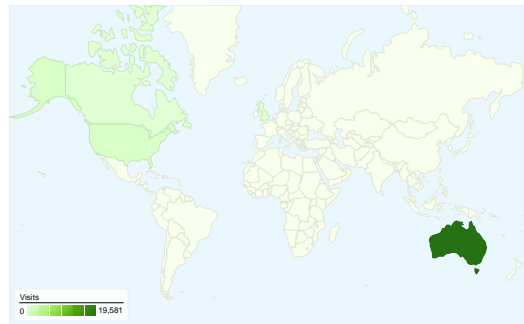

Previous: 00:19:21 (9.71%)

 **15.26 Pages/Visit**

Previous: 13.83 (10.36%)

 **12.65% % New Visits**

Previous: 12.96% (-2.41%)

**Visitors Overview**

**Visitors**  
**3,343**

**Map Overlay world**

## 3,343 people visited this site

**20,866 Visits**

Previous: 19,692 (5.96%)

**3,343 Absolute Unique Visitors**

Previous: 3,181 (5.09%)

**318,434 Pageviews**

Previous: 272,295 (16.94%)

**15.26 Average Pageviews**

## All traffic sources sent a total of 20,866 visits

**45.68% Direct Traffic**

Previous: 46.92% (-2.65%)

**46.10% Referring Sites**

Previous: 46.31% (-0.46%)

**8.22% Search Engines**

Previous: 6.76% (21.58%)

## 20,866 visits came from 61 countries/territories