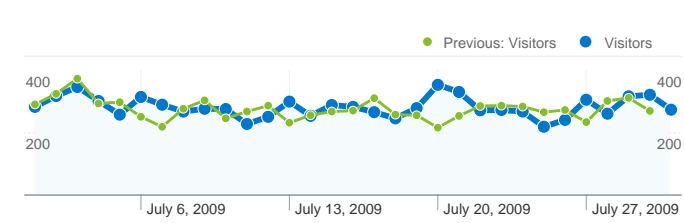

**Site Usage**

 **20,866 Visits**

Previous: 19,692 (5.96%)

 **17.68% Bounce Rate**

Previous: 18.12% (-2.43%)

 **318,434 Pageviews**

Previous: 272,295 (16.94%)

 **00:21:13 Avg. Time on Site**

Previous: 00:19:21 (9.71%)

 **15.26 Pages/Visit**

Previous: 13.83 (10.36%)

 **12.65% % New Visits**

Previous: 12.96% (-2.41%)

**Visitors Overview**

**Visitors**  
**3,343**

**Map Overlay world**

## 3,343 people visited this site

**20,866 Visits**

Previous: 19,692 (5.96%)

**3,343 Absolute Unique Visitors**

Previous: 3,181 (5.09%)

**318,434 Pageviews**

Previous: 272,295 (16.94%)

**15.26 Average Pageviews**

## Pages on this site were viewed a total of 318,434 times

 **318,434** Pageviews

Previous: 272,295 (16.94%)

 **210,854** Unique Views

Previous: 181,710 (16.04%)

 **17.68%** Bounce Rate

Previous: 18.12% (-2.43%)