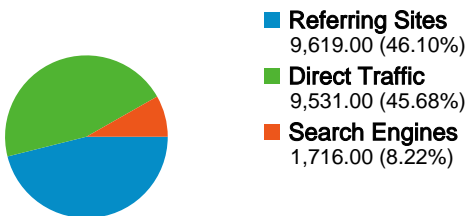

Traffic Sources Overview