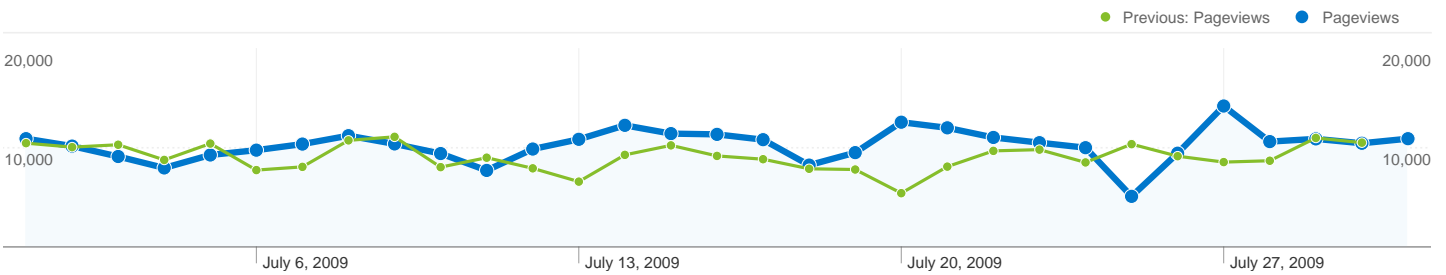

Pages on this site were viewed a total of 318,434 times

318,434 Pageviews

Previous: 272,295 (16.94%)

210,854 Unique Views

Previous: 181,710 (16.04%)

17.68% Bounce Rate

Previous: 18.12% (-2.43%)

Top Content

Pages	Pageviews	% Pageviews
/search.php?search_id=newposts		
Jul 1, 2009 - Jul 31, 2009	36,529	11.47%
Jun 1, 2009 - Jun 30, 2009	32,673	12.00%
% Change	11.80%	-4.40%
/search.php?search_id=active_topics		
Jul 1, 2009 - Jul 31, 2009	20,936	6.57%
Jun 1, 2009 - Jun 30, 2009	16,595	6.09%
% Change	26.16%	7.88%
/viewforum.php?f=2		
Jul 1, 2009 - Jul 31, 2009	16,904	5.31%
Jun 1, 2009 - Jun 30, 2009	16,073	5.90%
% Change	5.17%	-10.07%
/index.php		
Jul 1, 2009 - Jul 31, 2009	9,815	3.08%
Jun 1, 2009 - Jun 30, 2009	7,501	2.75%
% Change	30.85%	11.89%
/