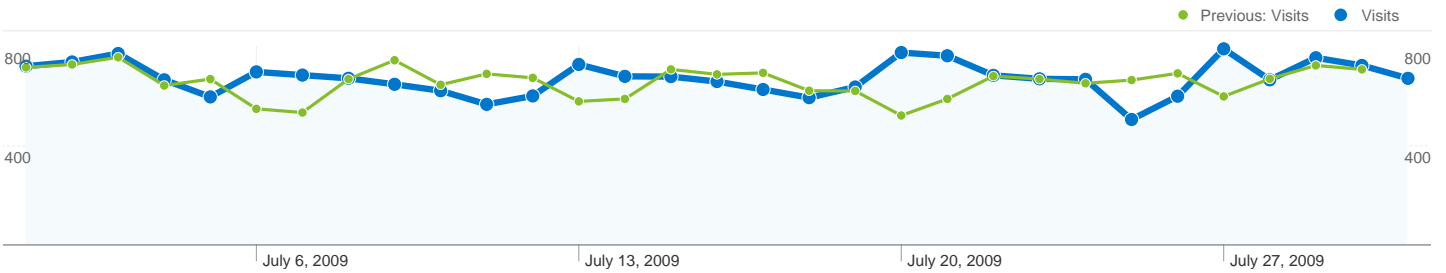

Traffic Sources Overview

Jul 1, 2009 - Jul 31, 2009
Comparing to: Jun 1, 2009 - Jun 30, 2009

All traffic sources sent a total of 20,866 visits

45.68% Direct Traffic

Previous: 46.92% (-2.65%)

46.10% Referring Sites

Previous: 46.31% (-0.46%)

8.22% Search Engines

Previous: 6.76% (21.58%)

- **Referring Sites**
  9,619.00 (46.10%)
- **Direct Traffic**
  9,531.00 (45.68%)
- **Search Engines**
  1,716.00 (8.22%)

Top Traffic Sources

Sources	Visits	% visits
(direct) ((none))		
Jul 1, 2009 - Jul 31, 2009	9,531	45.68%
Jun 1, 2009 - Jun 30, 2009	9,240	46.92%
% Change	3.15%	-2.65%
bikeme.tv (referral)		
Jul 1, 2009 - Jul 31, 2009	7,403	35.48%
Jun 1, 2009 - Jun 30, 2009	6,773	34.39%
% Change	9.30%	3.15%
google (organic)		
Jul 1, 2009 - Jul 31, 2009	1,386	6.64%
Jun 1, 2009 - Jun 30, 2009	1,123	5.70%
% Change	23.42%	16.48%
forums.bikeme.tv (referral)		
Jul 1, 2009 - Jul 31, 2009	709	3.40%
Jun 1, 2009 - Jun 30, 2009	925	4.70%
% Change	-23.35%	-27.66%
by139w.bay139.mail.live.com (referral)		

Keywords	Visits	% visits
bikeme		
Jul 1, 2009 - Jul 31, 2009	424	24.71%
Jun 1, 2009 - Jun 30, 2009	458	34.38%
% Change	-7.42%	-28.14%
bikeme.tv		
Jul 1, 2009 - Jul 31, 2009	209	12.18%
Jun 1, 2009 - Jun 30, 2009	215	16.14%
% Change	-2.79%	-24.54%
al spends a few cosy evenings -felching -hippies		
Jul 1, 2009 - Jul 31, 2009	96	5.59%
Jun 1, 2009 - Jun 30, 2009	0	0.00%
% Change	100.00%	100.00%
narmsane		
Jul 1, 2009 - Jul 31, 2009	50	2.91%
Jun 1, 2009 - Jun 30, 2009	0	0.00%
% Change	100.00%	100.00%
bikeme tv