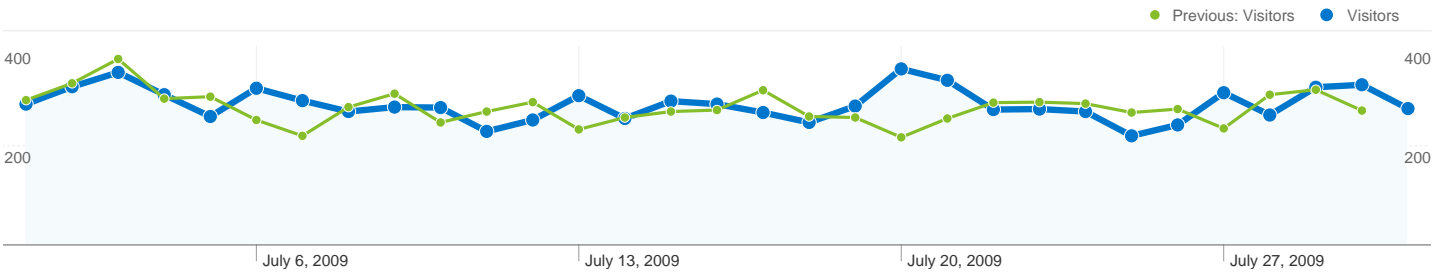

**Site Usage**

 **20,866 Visits**

Previous: 19,692 (5.96%)

 **17.68% Bounce Rate**

Previous: 18.12% (-2.43%)

 **318,434 Pageviews**

Previous: 272,295 (16.94%)

 **00:21:13 Avg. Time on Site**

Previous: 00:19:21 (9.71%)

 **15.26 Pages/Visit**

Previous: 13.83 (10.36%)

 **12.65% % New Visits**

Previous: 12.96% (-2.41%)

**Visitors Overview**

**Visitors**  
**3,343**

**Map Overlay world**

## 3,343 people visited this site

**20,866 Visits**

Previous: 19,692 (5.96%)

**3,343 Absolute Unique Visitors**

Previous: 3,181 (5.09%)

**318,434 Pageviews**

Previous: 272,295 (16.94%)

**15.26 Average Pageviews**

## Pages on this site were viewed a total of 318,434 times

 **318,434** Pageviews

Previous: 272,295 (16.94%)

 **210,854** Unique Views

Previous: 181,710 (16.04%)

 **17.68%** Bounce Rate

Previous: 18.12% (-2.43%)