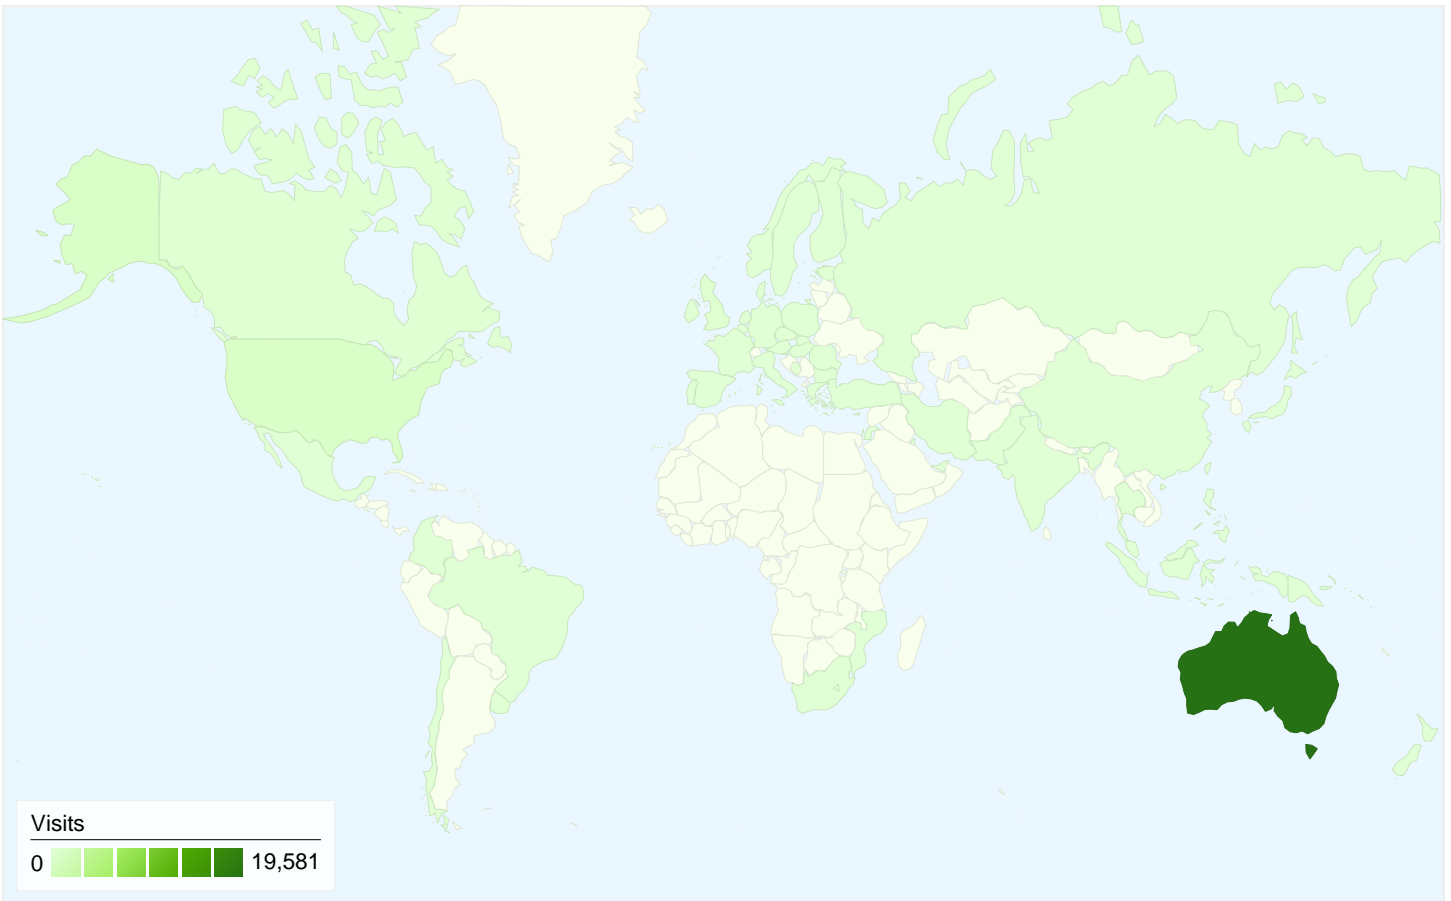

## All traffic sources sent a total of 20,866 visits

**45.68% Direct Traffic**

Previous: 46.92% (-2.65%)

**46.10% Referring Sites**

Previous: 46.31% (-0.46%)

**8.22% Search Engines**

Previous: 6.76% (21.58%)

## 20,866 visits came from 61 countries/territories